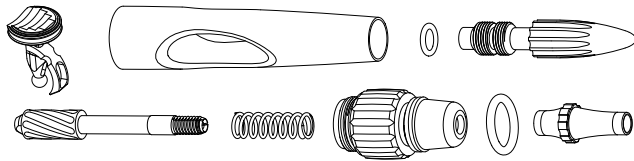

AIRBRUSH TUNING

712343
2024 Needle Clamp Nut

712350
Evolution 2024 Trigger and Spring

712312
Evolution 2024 2ml Cup

126934
Sketching caps

712351
Evolution 2024 Full Back End incl Trigger

712364
Evolution 2024 0.45mm complete head & needle

712362
Evolution 2024 0.28mm complete head & needle

SPARE PARTS