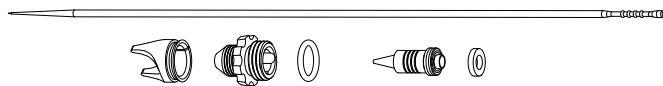

AIRBRUSH TUNING

712343
2024 Needle Clamp Nut

712350
Evolution 2024 Trigger and Spring

712312
Evolution 2024 2ml Cup

126934
Sketching caps

712351
Evolution 2024 Full Back End incl Trigger

712364
Evolution 2024 0.45mm complete head & needle

712362
Evolution 2024 0.28mm complete head & needle

SPARE PARTS