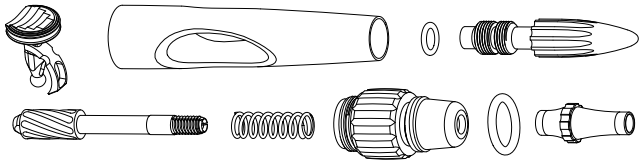

EVOLUTION 1998 - 2023

AIRBRUSH TUNING

702343
2024 Needle Clamp Nut

712350
Evolution 2024 Trigger and Spring

712312
Evolution 2024 2ml Cup

126934
Sketching caps

712351
Evolution 2024 Full Back End incl Trigger

712364
Evolution 2024 0.45mm complete head & needle

712362
Evolution 2024 0.28mm complete head & needle

SPARE PARTS