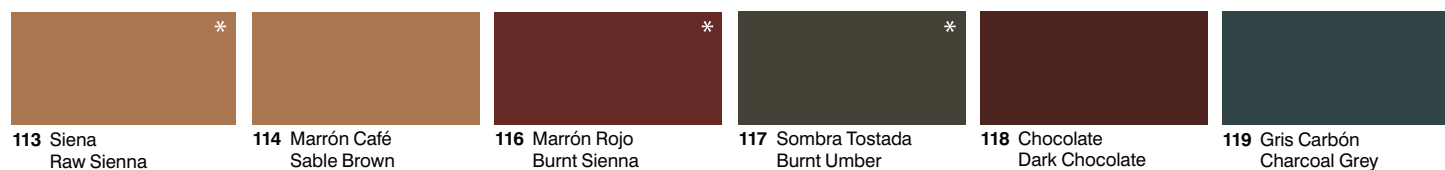

Arte Deco

Gama completa de 60 ml. / Complete range in 60 ml.